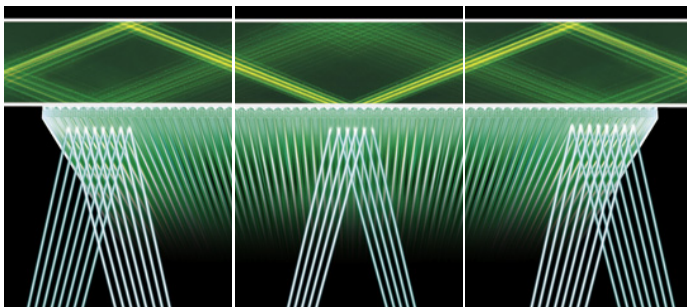

PRESS INFORMATION

ELDACON technology: Light for living, working and well-being

ELDACON technology: Light for living, working and well-being

ELDACON® - the original

ELDACON®, the light control technology developed by Siteco, guarantees a high level of illuminance at the workstation without the light source appearing garish and dazzling. With Eldacon technology, light from T5 fluorescent lamps is projected via microprismatic structures into the room. Thanks to this light guidance concept neither direct glare nor reflected glare is produced. In addition, direct viewing of the lamps by the user is avoided, and the luminous surfaces appear homogeneous and communicate a crystal-clear, bright and brilliantly aesthetic impression.

For rooms where absolute absence of glare is of the utmost importance

Luminaires with Eldacon technology are ideal for use in spaces where absolute absence of glare and flexibility of luminaire arrangements are of high importance. They are the ideal lighting solution in modern offices equipped with flat computer screens or laptops, in control rooms with screens and displays with various heights and angles of tilt, in conference and training rooms, call centres and in doctors' practices.

The most important features at a glance:

- Complete absence of glare: the Eldacon technology guides light without glare and therefore highly ergonomically into the room or onto the working plane. Direct and reflected glare on screens and displays is avoided (BAP 65° all-round, 1000 cd/m²). Eldacon offers ergonomically intelligent improvements in working conditions and is also future-fit in terms of standards and regulations.
- Soft lighting effects and balanced shadowing: soft luminance transitions and pleasant, bright walls characterise the control of light via microprismatic structures. In contrast, with purely direct distribution louvre luminaires there is often an unpleasant cavern effect in rooms, because above the beam angle the room is poorly lit.